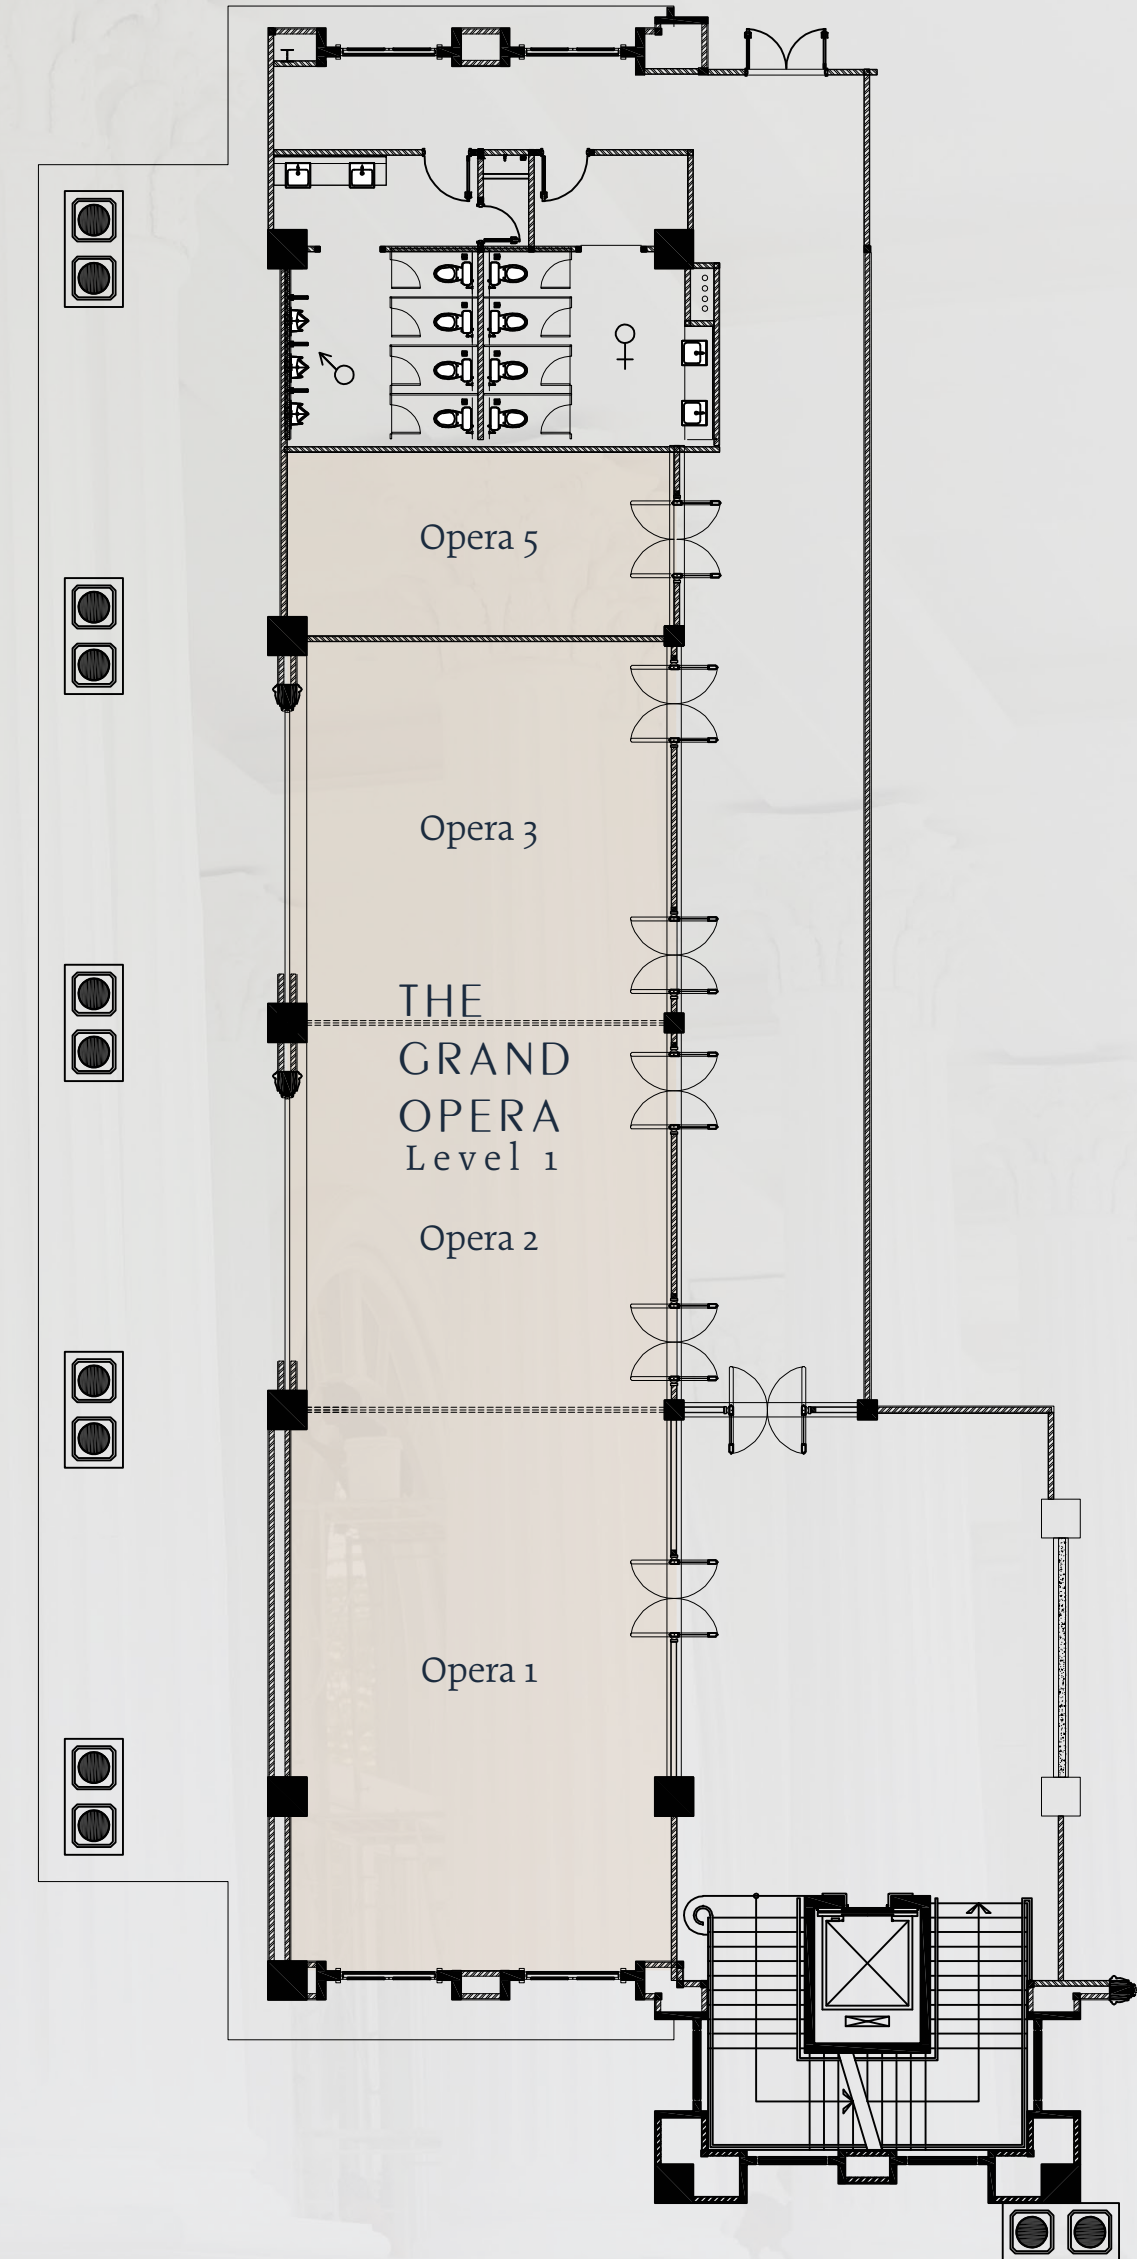

# THE GRAND OPERA

ROOM		Dimension				Capacities					
		Length (m)	Width (m)	Height (m)	Total Area (sqm)	Theatre	Classroom	Round Table	U-Shape	Boardroom	Reception
<b>LEVEL 1</b>											
The Grand Opera 1	Level 1	12	8	3,5	96	110	45	40	30	30	50
The Grand Opera 2	Level 1	12	7	3,5	84	80	30	20	30		30
The Grand Opera 3	Level 1	12	8	3,5	96	110	45	40	33	30	50
The Grand Opera 5	Level 1	12	7	3,5	84	80	30	20	30		30
The Grand Opera 1-2	Level 1	12	16	3,5	192	220	75	60	60	30	80
The Grand Opera 1-3	Level 1	12	24	3,5	288	300	120	100	93	60	130